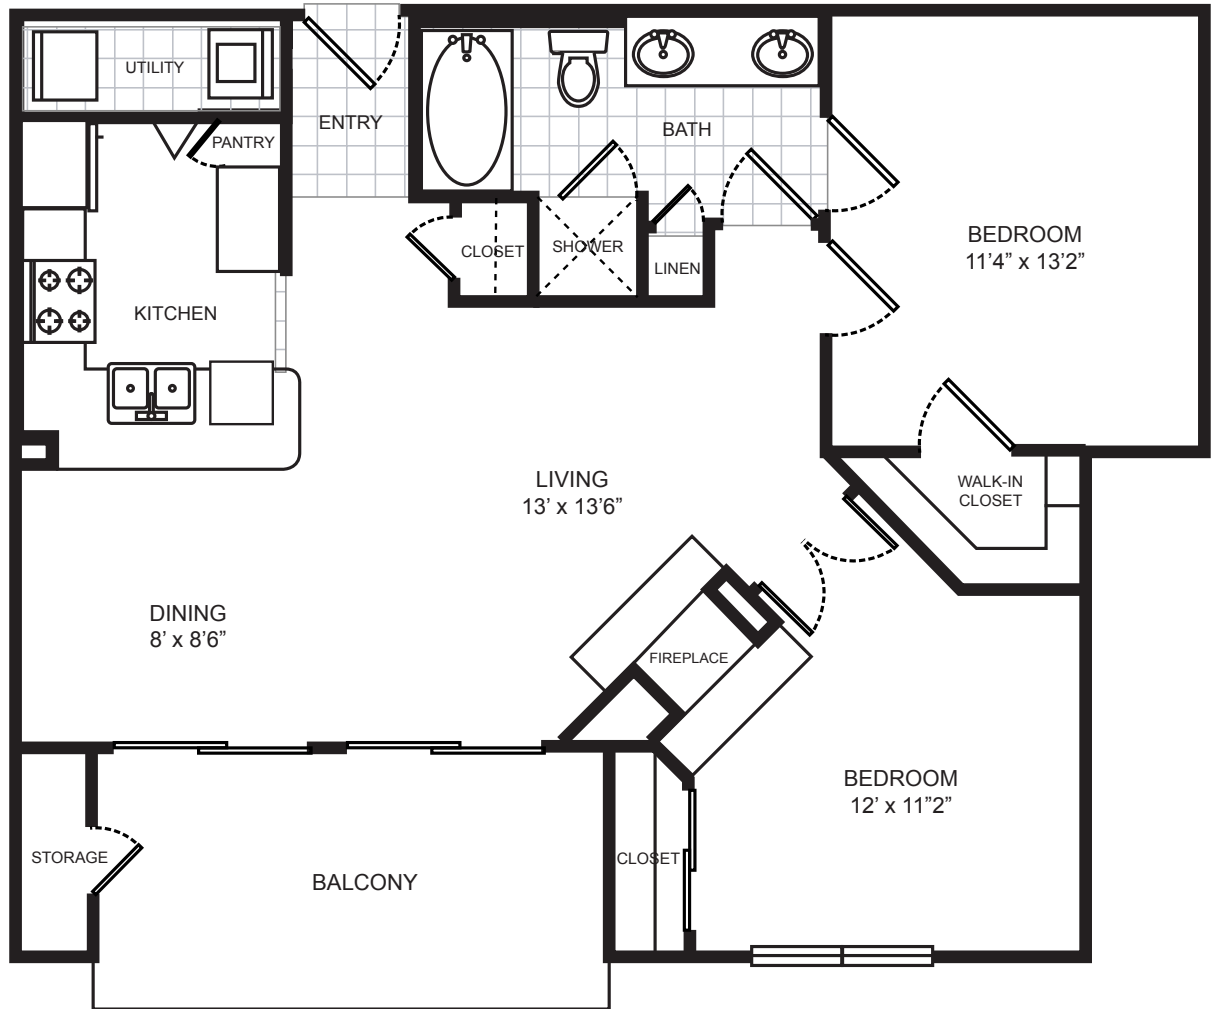

# B2

2 BEDROOM/1 BATH // 909 SQ. FT.

\*MEASUREMENTS ARE APPROXIMATE AND SUBJECT TO CHANGE

2323 N. FIELD STREET // DALLAS TX 75201 // 214.999.0100 // NORTHENDDALLAS.COM